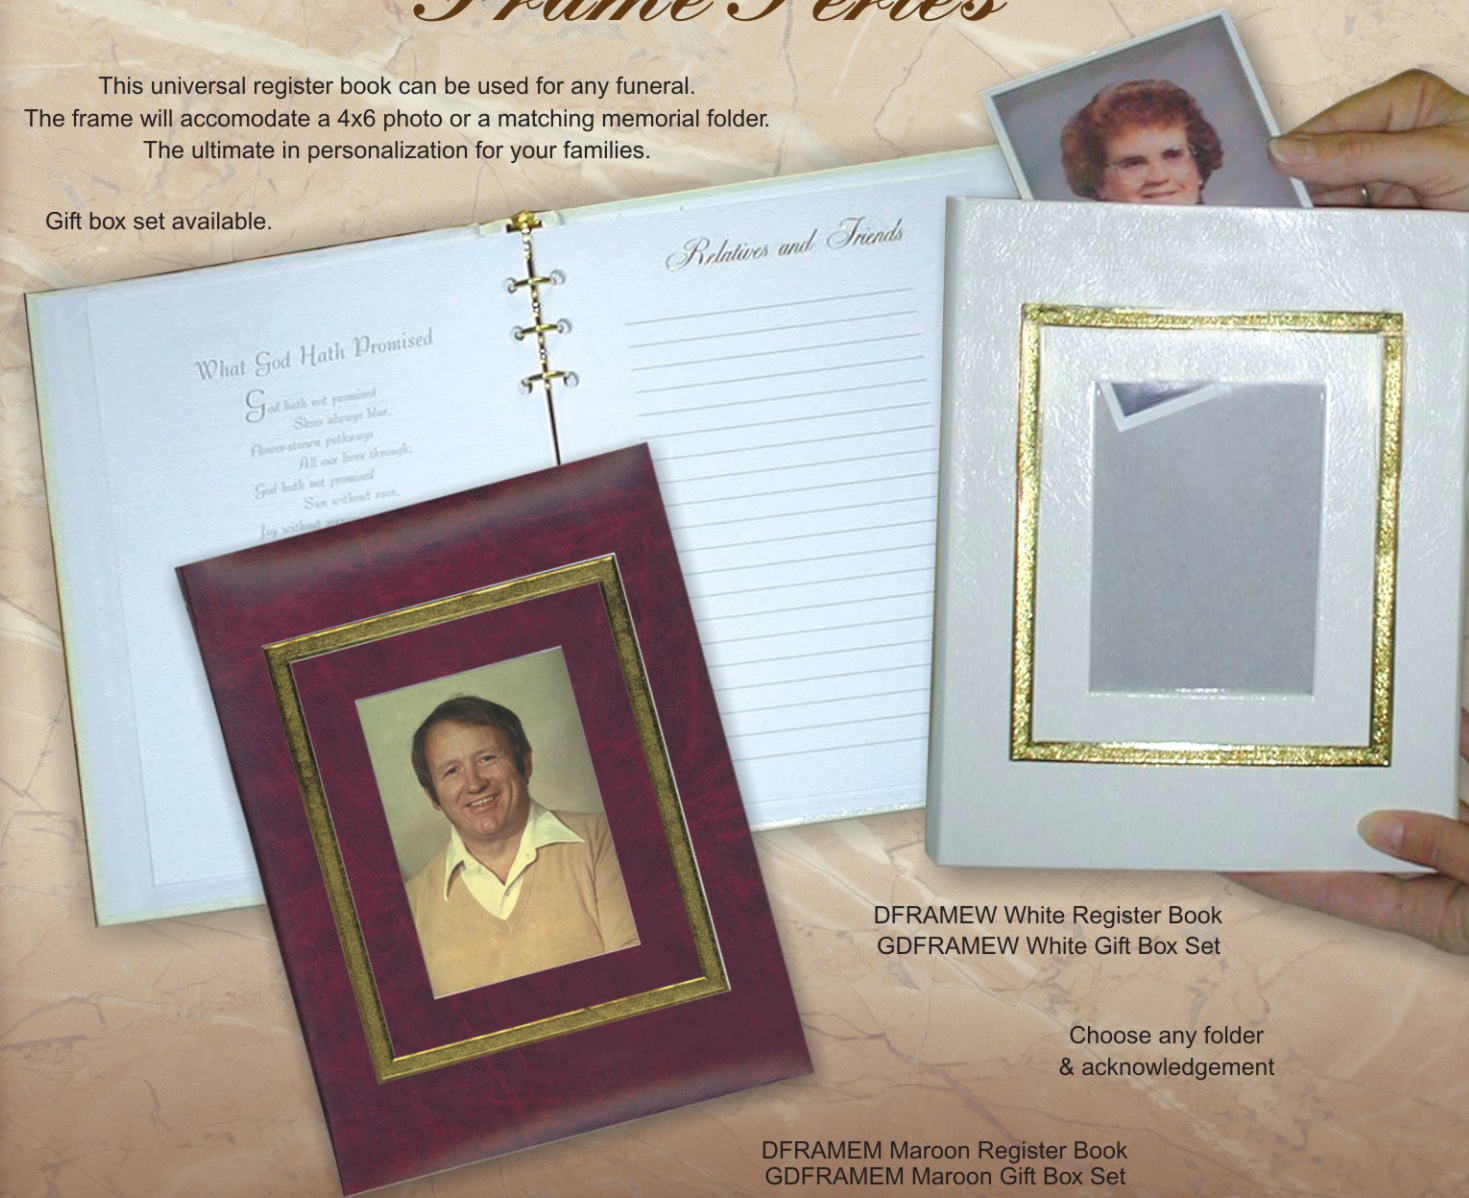

DFRAMEW White Register Book
GDFRAMEW White Gift Box Set

Choose any folder
& acknowledgement

DFRAMEM Maroon Register Book
GDFRAMEM Maroon Gift Box Set